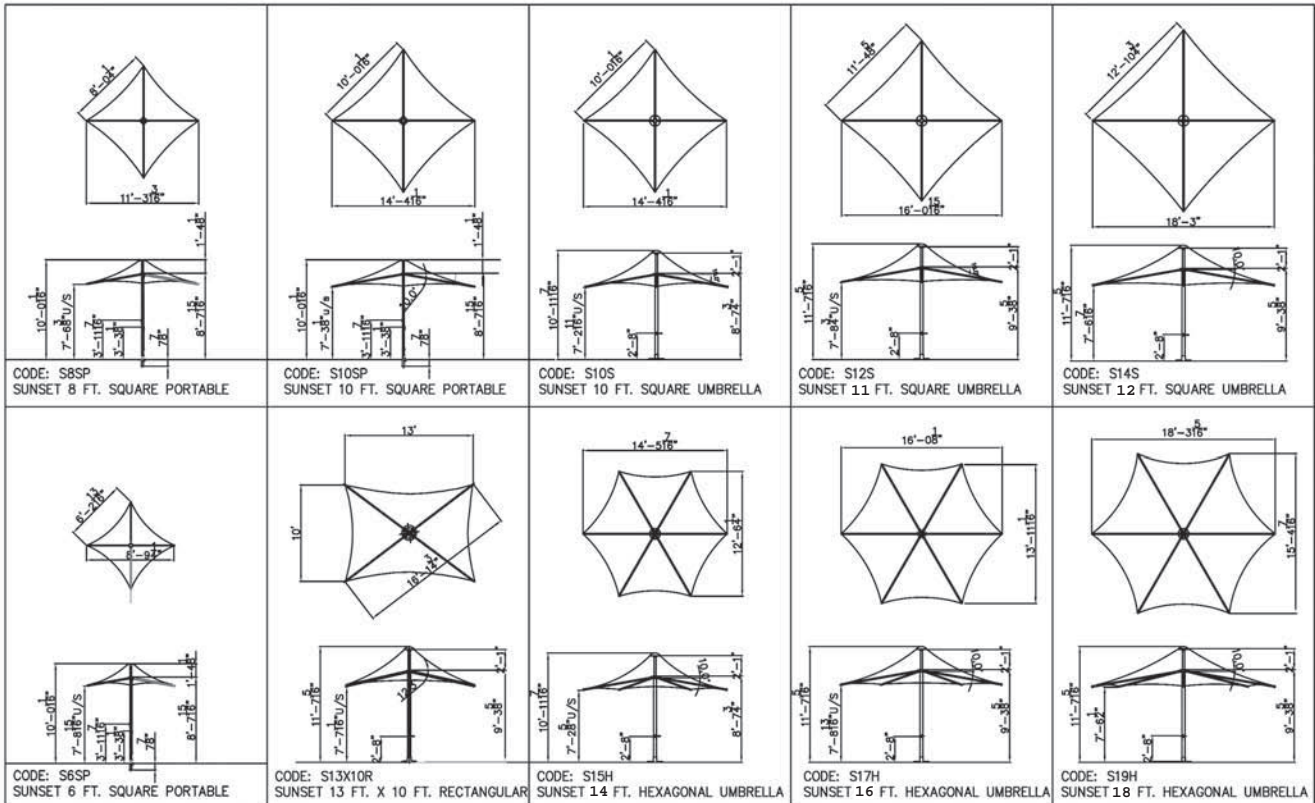

Some of Skyspan's
Optional extras

SUNSET RANGE

SUNSET UMBRELLA RANGE BROCHURE

Ferrari 502 Colour range