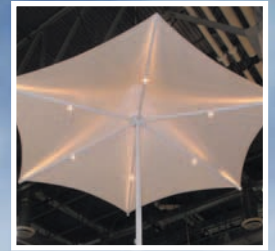

Some of Skyspan's
Optional extras

SUNSET RANGE

SUNSET UMBRELLA RANGE BROCHURE

Ferrari 502 Colour range