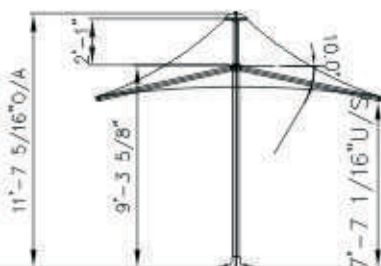

HORIZON 4.3M RECTANGLE NON RETRACTABLE UMBRELLA - H43R

METRIC

CODE: H43R
 HORIZON 4.0X3.0M RECTANGULAR

IMPERIAL

CODE: H4X3R
 HORIZON 13 FT. X 10 FT. RECT.

Specifications:

- Low maintenance, heat reflective, UV treated, fully welded membrane.
- Stainless steel edge cable for even tension of roof material.
- All metal work is Structural Aluminium or Stainless steel and powder coated.
- 10 year frame anti rust policy.
- 2 year warranty on the canopy.
- 5 year warranty on frame.
- Engineered wind rated 112 kph - 75 MPH (W33)