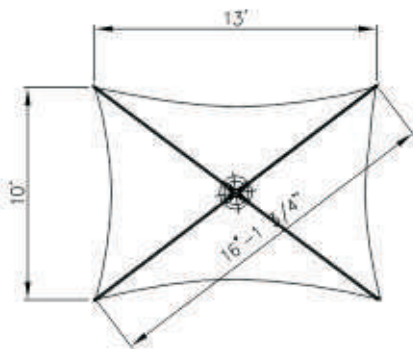

HORIZON 4.3M RECTANGLE NON RETRACTABLE UMBRELLA - H43R

METRIC

CODE: H43R
 HORIZON 4.0X3.0M RECTANGULAR

IMPERIAL

CODE: H4X3R
 HORIZON 13 FT. X 10 FT. RECT.

Specifications:

- Low maintenance, heat reflective, UV treated, fully welded membrane.
- Stainless steel edge cable for even tension of roof material.
- All metal work is Structural Aluminium or Stainless steel and powder coated.
- 10 year frame anti rust policy.
- 2 year warranty on the canopy.
- 5 year warranty on frame.
- Engineered wind rated 112 kph - 75 MPH (W33)