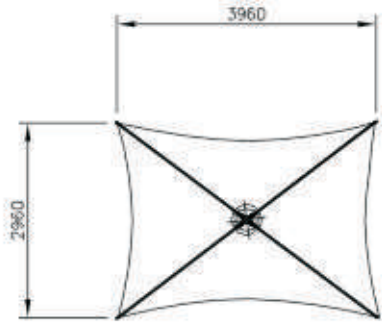

HORIZON 4.3M RECTANGLE NON RETRACTABLE UMBRELLA - H43R

METRIC

CODE: H43R
 HORIZON 4.0X3.0M RECTANGULAR

IMPERIAL

CODE: H4X3R
 HORIZON 13 FT. X 10 FT. RECT.

Specifications:

- Low maintenance, heat reflective, UV treated, fully welded membrane.
- Stainless steel edge cable for even tension of roof material.
- All metal work is Structural Aluminium or Stainless steel and powder coated.
- 10 year frame anti rust policy.
- 2 year warranty on the canopy.
- 5 year warranty on frame.
- Engineered wind rated 112 kph - 75 MPH (W33)