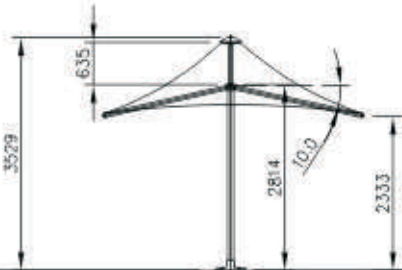

HORIZON 4.3M RECTANGLE NON RETRACTABLE UMBRELLA - H43R

METRIC

CODE: H43R
 HORIZON 4.0X3.0M RECTANGULAR

IMPERIAL

CODE: H4X3R
 HORIZON 13 FT. X 10 FT. RECT.

Specifications:

- Low maintenance, heat reflective, UV treated, fully welded membrane.
- Stainless steel edge cable for even tension of roof material.
- All metal work is Structural Aluminium or Stainless steel and powder coated.
- 10 year frame anti rust policy.
- 2 year warranty on the canopy.
- 5 year warranty on frame.
- Engineered wind rated 112 kph - 75 MPH (W33)