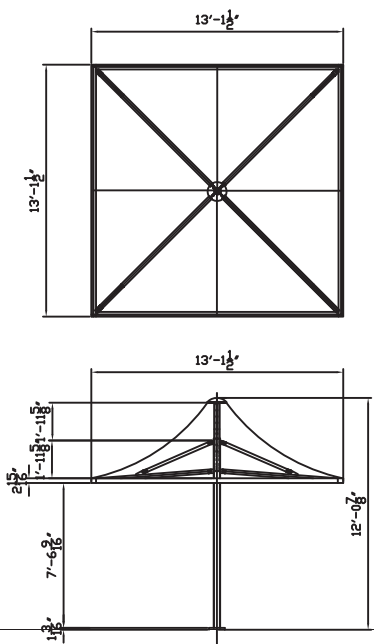

PANOARAMA 4.0M SQUARE FIXED UMBRELLA - P40S

METRIC

CODE : P40S
 4 MTS SQ. FIXED PERIMETER
 CENTRE COLUMN FRAME

IMPERIAL

CODE : P40S
 13 FT. SQ. FIXED PERIMETER
 CENTRE COLUMN FRAME

Specifications:

- Low maintenance, heat reflective, UV treated, fully welded membrane.
- Frame is structural grade steel , galvernised & powdercoated.
- Perimeter frame - allowing for gutter system to control water flow.
- 5 year warranty on the frame.
- 2 year warranty on the canopy