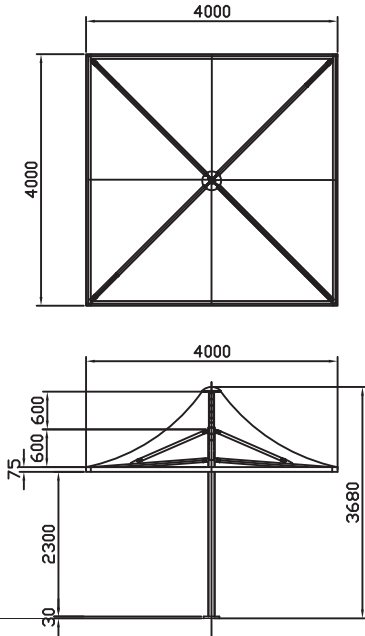

PANOARAMA 4.0M SQUARE FIXED UMBRELLA - P40S

METRIC

CODE : P40S
 4 MTS SQ. FIXED PERIMETER
 CENTRE COLUMN FRAME

IMPERIAL

CODE : P40S
 13 FT. SQ. FIXED PERIMETER
 CENTRE COLUMN FRAME

Specifications:

- Low maintenance, heat reflective, UV treated, fully welded membrane.
- Frame is structural grade steel , galvernised & powdercoated.
- Perimeter frame - allowing for gutter system to control water flow.
- 5 year warranty on the frame.
- 2 year warranty on the canopy