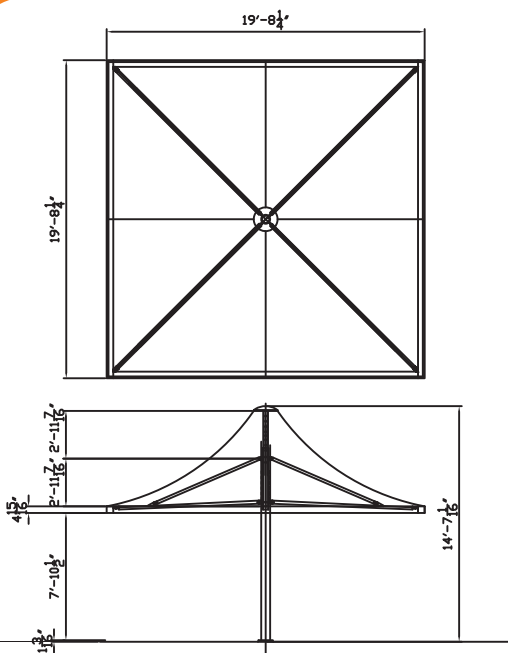

## PANOARAMA 6.0M SQUARE FIXED UMBRELLA - P60S

### METRIC

CODE : P60S  
 6 MTS SQ. FIXED PERIMETER FRAME  
 CENTRE COLUMN

### IMPERIAL

CODE : P60S  
 20 FT SQ. FIXED PERIMETER FRAME  
 CENTRE COLUMN