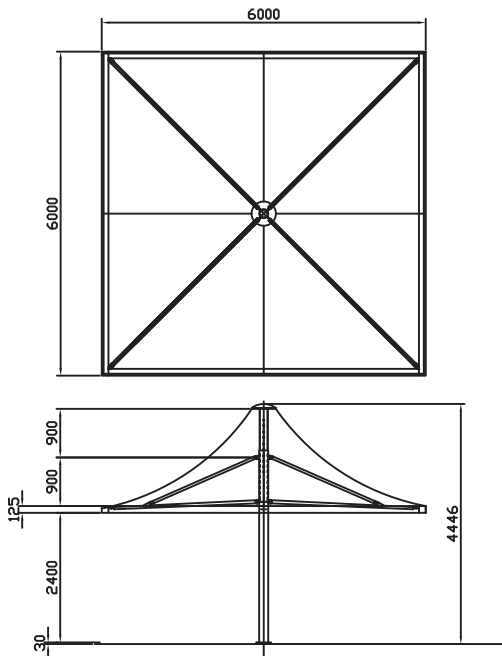

## PANOARAMA 6.0M SQUARE FIXED UMBRELLA - P60S

### METRIC

CODE : P60S  
 6 MTS SQ. FIXED PERIMETER FRAME  
 CENTRE COLUMN

### IMPERIAL

CODE : P60S  
 20 FT SQ. FIXED PERIMETER FRAME  
 CENTRE COLUMN