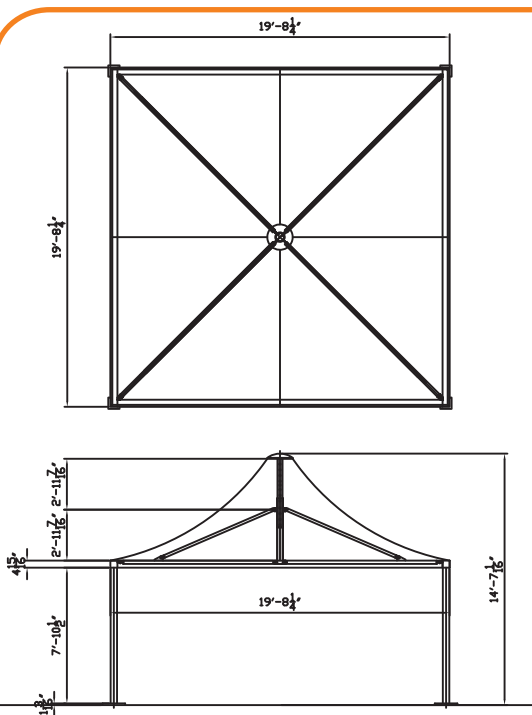

PANOARAMA 6.0M SQUARE GAZEBO FIXED UMBRELLA - P60SG

METRIC

CODE : P60SG
 6 MTS SQ. FIXED PERIMETER FRAME
 GAZEBO FRAME

IMPERIAL

CODE : P60SG
 20 FT. SQ. FIXED PERIMETER FRAME
 GAZEBO FRAME

Specifications:

- Low maintenance, heat reflective, UV treated, fully welded membrane.
- Frame is structural grade steel , galvernised & powdercoated.
- Perimeter frame - allowing for gutter system to control water flow.
- 5 year warranty on the frame.
- 2 year warranty on the canopy