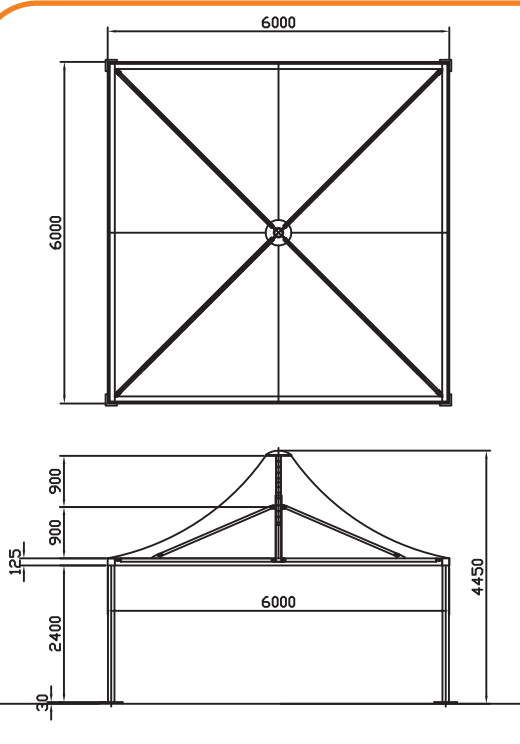

PANOARAMA 6.0M SQUARE GAZEBO FIXED UMBRELLA - P60SG

METRIC

CODE : P60SG
 6 MTS SQ. FIXED PERIMETER FRAME
 GAZEBO FRAME

IMPERIAL

CODE : P60SG
 20 FT. SQ. FIXED PERIMETER FRAME
 GAZEBO FRAME

Specifications:

- Low maintenance, heat reflective, UV treated, fully welded membrane.
- Frame is structural grade steel , galvernised & powdercoated.
- Perimeter frame - allowing for gutter system to control water flow.
- 5 year warranty on the frame.
- 2 year warranty on the canopy