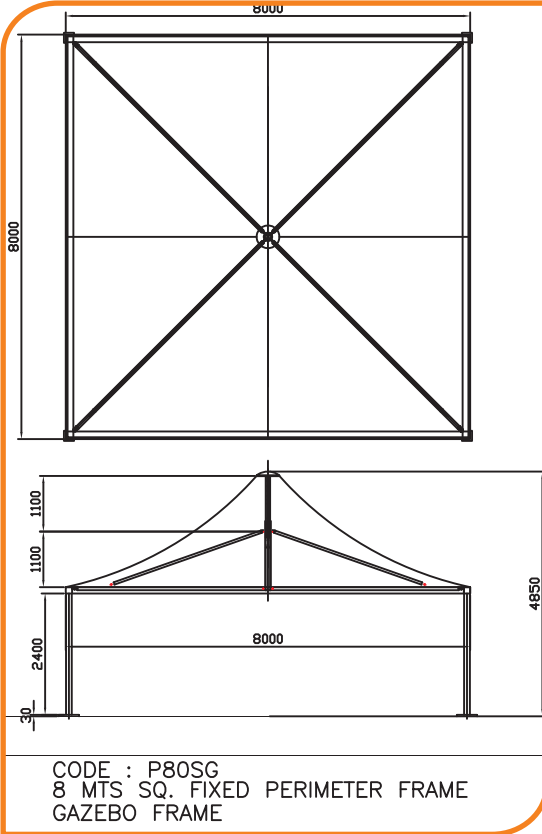

PANOARAMA 8.0M SQUARE GAZEBO FIXED UMBRELLA - P80SG

METRIC

IMPERIAL

Specifications:

- Low maintenance, heat reflective, UV treated, fully welded membrane.
- Frame is structural grade steel , galvernised & powdercoated.
- Perimeter frame - allowing for gutter system to control water flow.
- 5 year warranty on the frame.
- 2 year warranty on the canopy