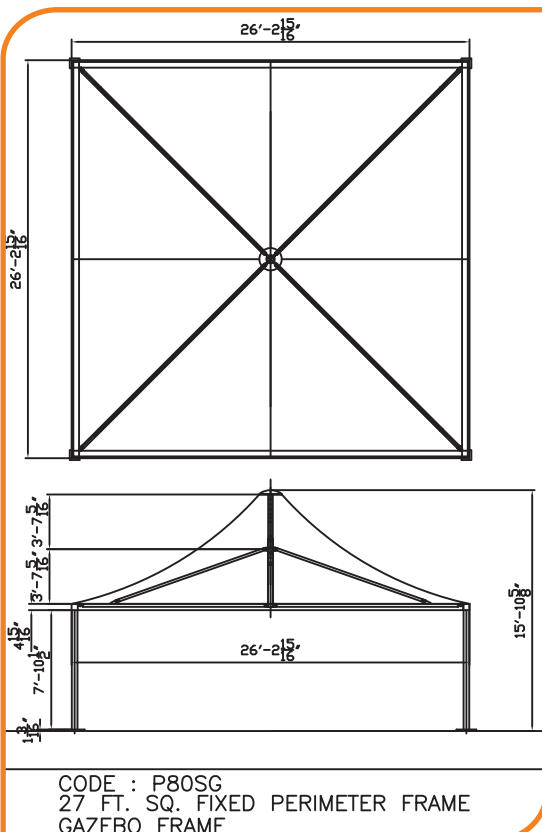

PANOARAMA 8.0M SQUARE GAZEBO FIXED UMBRELLA - P80SG

METRIC

IMPERIAL

Specifications:

- Low maintenance, heat reflective, UV treated, fully welded membrane.
- Frame is structural grade steel , galvernised & powdercoated.
- Perimeter frame - allowing for gutter system to control water flow.
- 5 year warranty on the frame.
- 2 year warranty on the canopy